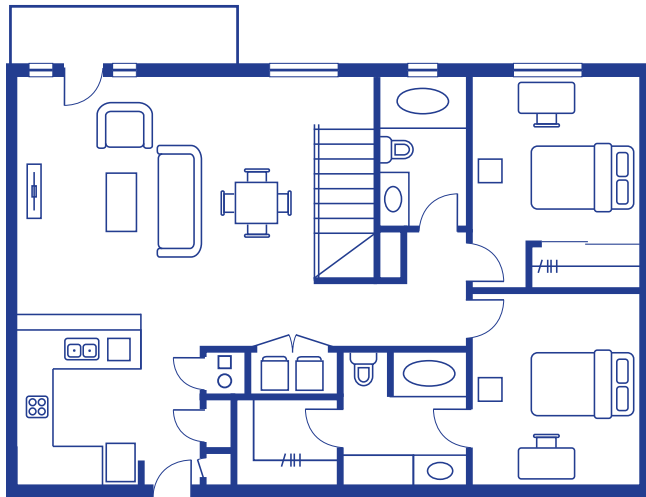

**4 bedroom | 3 bath
townhome**
L4-A floorplan
1,782 sq ft

**4 bedroom | 3 bath
townhome**
L5-A floorplan
1,800 sq ft