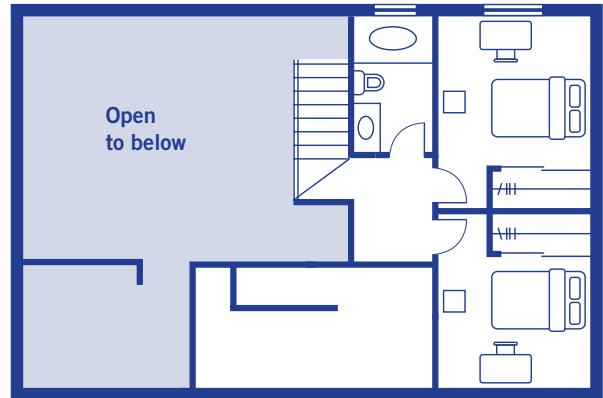

**4 bedroom | 3 bath
townhome**
L4-A floorplan
1,782 sq ft

**4 bedroom | 3 bath
townhome**
L5-A floorplan
1,800 sq ft